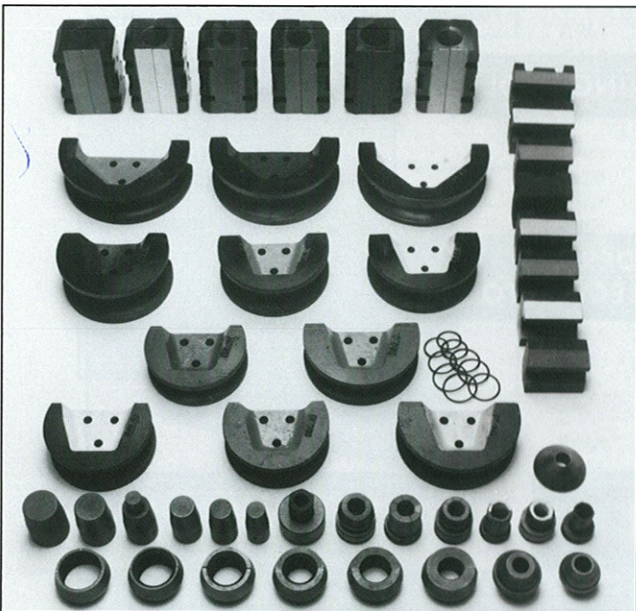

### BENDING DIES

RADIUS DIES  
 112-3 200-5  
 134-4 214-4  
 200-3 214-5  
 200-4 212-5

BACK SHOES (2)  
 112-1 214-1  
 134-1 212-1  
 200-1

HALF SHOES (1)  
 112-H 214-H  
 134-H 212-H  
 200-H

### END FINISHING TOOLS—SEGMENT

EXPANDERS  
 1 1/2" - 1 5/8"  
 1 3/4" - 2"  
 2 1/8" - 2 1/2"

### END FINISHING TOOLS—SOLID

COLLETS (2 Required)  
 1 1/2" 2 1/4"  
 1 3/4" 2 1/2"  
 2"

SWAGERS  
 1 1/2" 2 1/4"  
 1 3/4" 2 1/2"  
 2"

SOLID DIE FLARE  
 45° & 90°